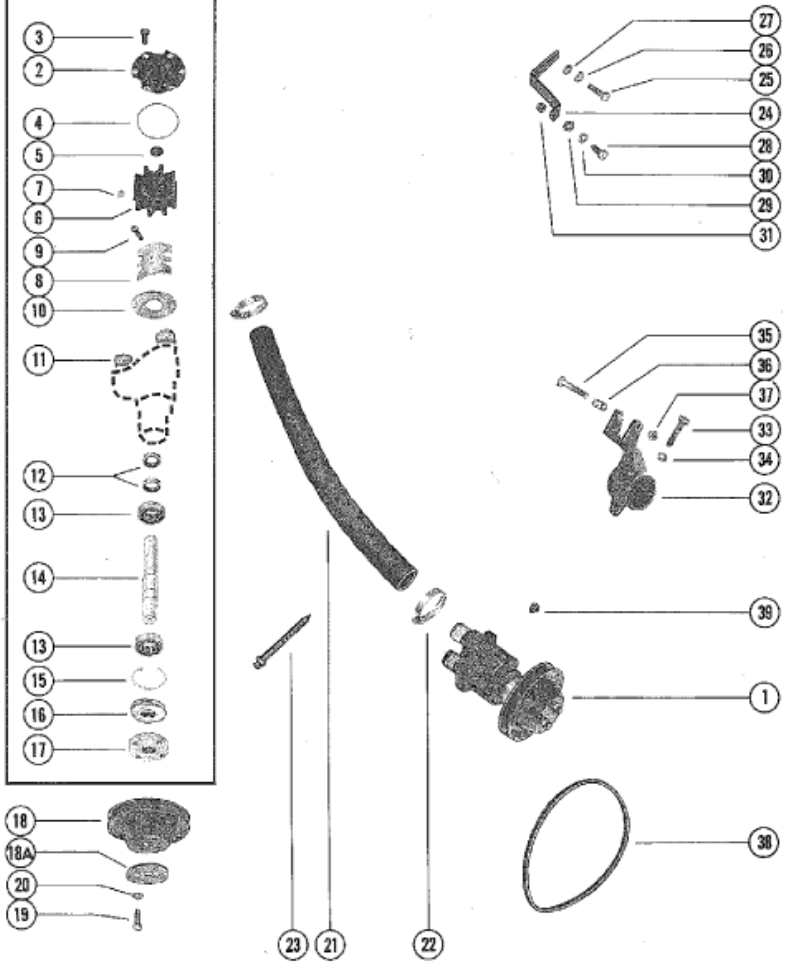

BREAKDOWN OF WATER PUMP

Parts List						
Ref	Class	Part	Description	Qty	Comment	Footnote
1	46	63450A	WATER PUMP ASSEMBLY, COMF	1	SERIAL 00000000-04476955	
1	46	73823A	WATER PUMP ASSEMBLY, COMF	1	SERIAL 04476956-09999999	
2		59155	COVER, WATER PUMP	1		
3	10	28635	SCREW, WATER PUMP COVE	6		
4	25	59712	"O" RING, WATER PUMP COVE	1		
5	19	59504	PLUG, IMPELLER	1		
6	47	59362A	IMPELLER ASSEMBLY	1		
7	28	56662	KEY, IMPELLER DRIVE	1		
8		59363A	CAM SEGMENT ASSEMBLY, W	1		
9	10	60777	SCREW, CAM SEGMENT ATTA	1		
10		59503	WEAR PLATE	1		
11	23	47511	SLEEVE, WATER PUMP COVE	2		
12	26	23300	OIL SEAL, WATER PUMP SHAF	2		
13	30	20861	BALL BEARING, WATER PUMP	2	SERIAL 00000000-04476955	
13	30	72961	BALL BEARING, WATER PUMP	2	SERIAL 04476956-09999999	
14		59501	SHAFT, WATER PUMP	1		
15	53	23720	RING, SNAP - BALL BEARING R	1		
16	26	59564	OIL SEAL, WATER PUMP SHAF	1	SERIAL 00000000-04476955	
16	26	72785	OIL SEAL, WATER PUMP SHA	1	SERIAL 04476956-09999999	
17		47530	HUB, WATER PUMP PULLEY	1		
18		59762	PULLEY, WATER PUMP	1	SERIAL 00000000-04476955	
18		73798	PULLEY, WATER PUMP	1	SERIAL 04476956-09999999	
18A		58265	CLAMPING RING, PULLEY	1	SERIAL 04476956-09999999	
19	10	20705	SCREW, PULLEY TO WATER PU	4	SERIAL 00000000-04476955	
19	10	33524	SCREW, PULLEY TO WATER PU	4	SERIAL 00476956-09999999	
20	13	39107	LOCKWASHER, WATER PULLEY	4		
21	32	62010	HOSE, PUMP TO OIL COOLER	1		
22	54	32780	CLAMP, WATER PUMP HOSE	2		
23		61990	STA-STRAP, HOSE ATTACHING	2		
24		54478	BRACE, WATER PUMP ADJUSTI	1		
25	10	34353	SCREW, ADJUSTING BRACE TO	1		
26	13	35048	LOCKWASHER, ADJUSTING BRA	1		
27	12	34714	WASHER, ADJUSTING BRACE S	1		
28	10	26632	SCREW, ADJUSTING BRACE TO	1		
29	12	20553	WASHER, ADJUSTING BRACE S	1		
30	13	35048	LOCKWASHER, ADJUSTING BRA	1		
31	11	32219	NUT, ADJUSTING BRACE SCRE	1		
32		4951	BRACKET, WATER PUMP	1		
33	10	34354	SCREW, WATER PUMP BRACKE	1		
34	13	35048	LOCKWASHER, WATER PUMP B	1		
35	10	62409	SCREW, WATER PUMP BRACKE	1		